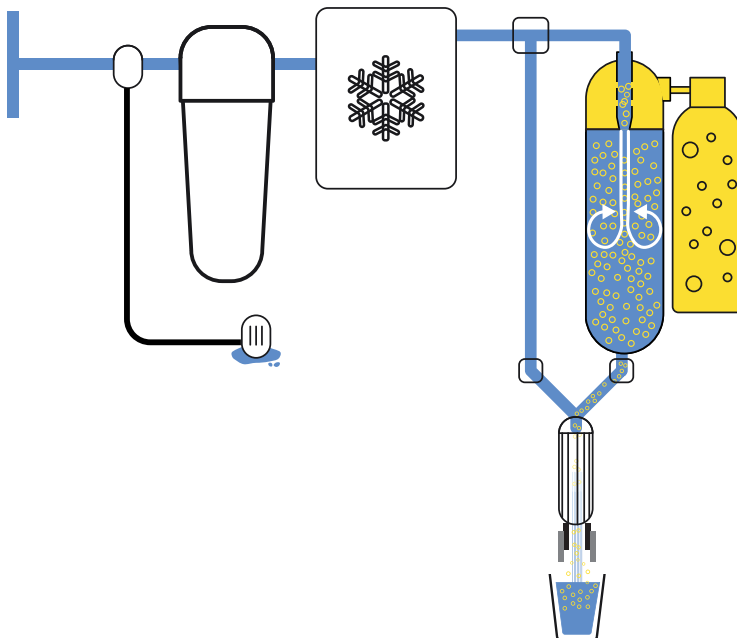

# MIXI

EYE ON PURITY

TECHNICIAN OF  
THE OPERATOR

2. How safe is the  
health protection?  
Double safe:

(A) Patent Spout

Anti-Splash

Anti-Touch

Easy to change. Maximum security!

(B) Dual-Stage-System

ALL-  
ROUNDER

A PRICKLING  
SPRITZER

POM WITH  
PRICKLE

Max. 3.5 Vol. % PURITYWATER