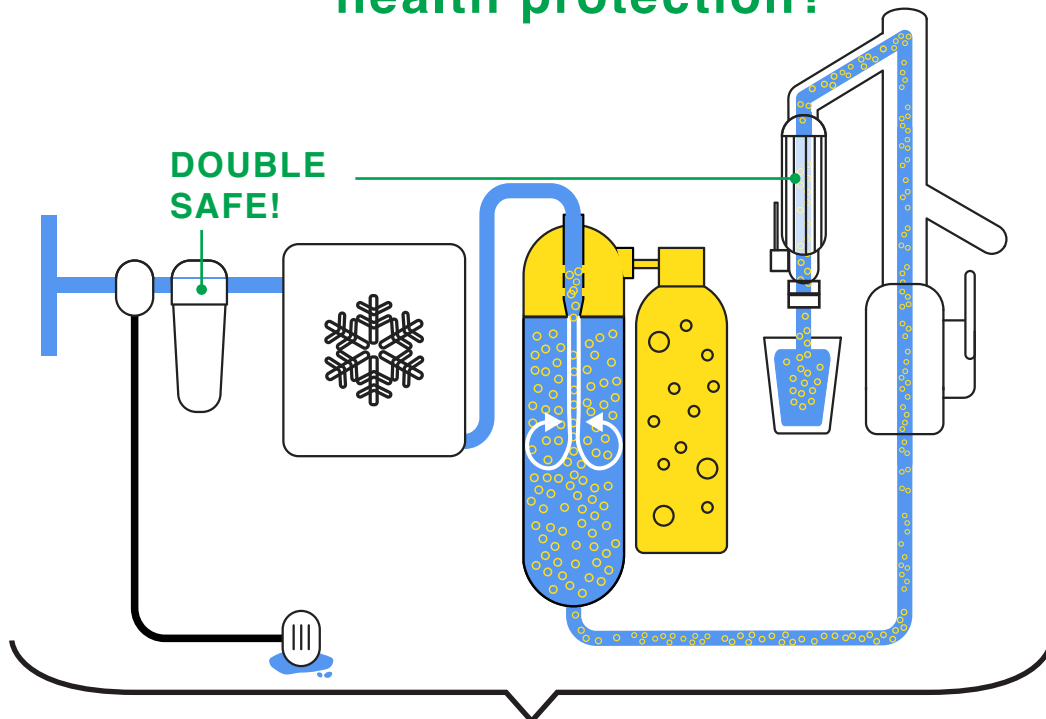

TECHNICIAN OF
THE OPERATOR
OR
PRIVATE PERSON

More information:

www.squell.com

TAP

HOS
HOME +
OFFICE-
SUPPLY

2. How safe is the health protection?

**PERFECT RECONTAMINATION BRAKE:
DUAL-STAGE-SYSTEM (DSS)**

PRE-FILTER + END-FILTER

Change it quickly and easily.
Your choice: Ceramic or carbon pre-filter.
COST-CUT: No cleaning and no disinfection!
Today's state of hygienic technology.

170901T-E

Squell Produktion und Handel GmbH / Altwingertweg 14 / 68766 Hockenheim, Germany
Telefon: +49 (6205) 305 187-0 / info@squell.com / www.squell.com